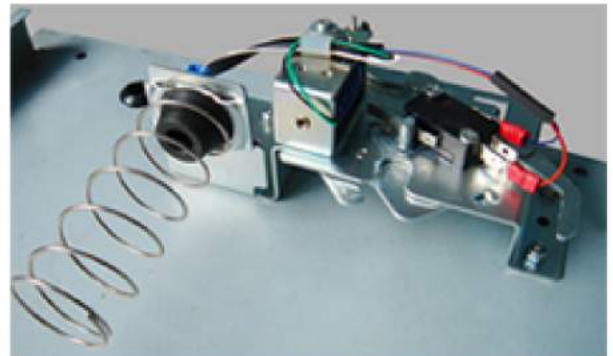

MAKEN

Make It Happen

Heavy Duty

Medium Cash Drawer

MK-410

ADVANTAES:

- Roller Bearing --22mm Roller
The roller bearing suspension system provides long lasting performance.

- Latch Ejection Mechanism -- Durable
Tested over one million cycles to ensure a longer lasting drawer.

- Non media slot available

- Durable Security Lock with key number on the lock and keys

- Durable Metal Wire Gripper Bill Holder
Tested over one million operations

- Ribs on bill compartment help to grip the bill more efficiently.
Easy and comfortable operation
Human Engineering Design