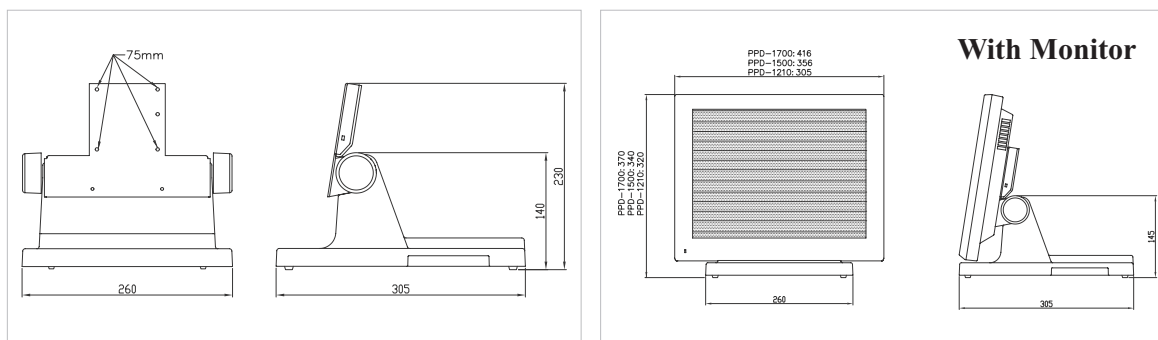

DIMENSIONS

TYSSO®
Insist on the Best

Manufacturer

FAMETECH INC.

2F, No. 165, Sec. 2, Ta-Tung Rd.,
Hsi-Chih 221, Taipei Hsien, Taiwan
Tel : 886-2-8692-6300
Fax: 886-2-8692-6301
E-Mail: tyssso@ms6.hinet.net
URL: <http://www.famotech.com.tw>

Distributor