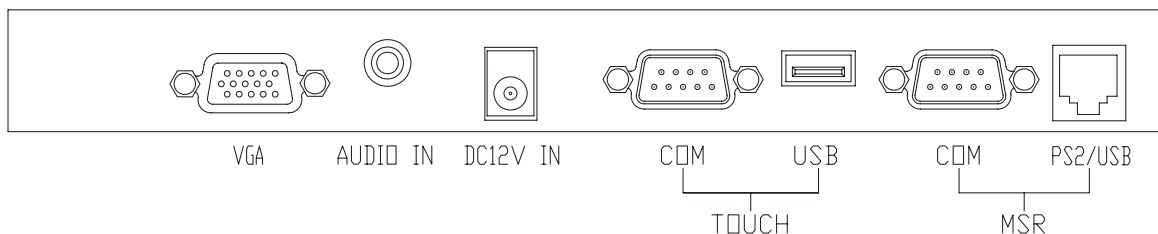

POS Peripheral Dock PPD Series

TYSSO®

Insist on the Best

FEATURES

- Steady aluminum die-casting base with VESA 75mm mounting hole
- Compact and solid industrial design
- Cost effective
- Wide range tilting angle 15 ~ 80 degrees
- Optional MSR, rear fixed or pole type VFD, speakers
- Support MSR interface USB, PS2, or serial port
- Support touch interface USB or serial port
- Rear panel ventilator with water spill proof
- Front panel with water spill proof
- Power adapter hidden on base
- Dock only model: PPD-1000

SPECIFICATIONS

Display			
Model	PPD-1700	PPD-1500	PPD-1210
TFT LCD	17"	15"	12.1"
Brightness	300 Nits	250 Nits	180 or 400 Nits
Resolution	1280 x 1024 Pixel	1024 x 768 Pixel	
Touch Screen	5 Wire Resistive Type, 25-Point Calibration		
Tilting Angle	15 ~ 80 Degrees		
I/O Ports			
Serial	RS-232 DB-9 x 2 (Optioned Touch x 1, MSR x1)		
USB	USB2.0 x 1 for Touch Panel		
RJ 45	PS2 or USB Optioned for MSR		
VGA	1 x DB-15, Female, Support up to XGA / SXGA at 75Hz		
Audio In	1 x Audio Jack with Internal Speaker 2W x 2		
Others			
Option	MSR, VFD, Speaker		
VESA	75mm		
Power Input	12VDC 48W	12VDC 24W	
Color	Black or Silver Optioned for Front Panel		
Compliance	FCC / CE / WEEE / RoHS		
Weight	6.4 Kg	5.4 Kg	5 Kg
Dimension (W x H x D: mm)	416 x 370 x 330	356 x 340 x 305	305 x 320 x 305
Operating Temperature	5 °C ~ 40 °C		
Storage Temperature	-20 °C ~ 60 °C		
Storage Humidity	20% - 80% RH, Non-condensing		